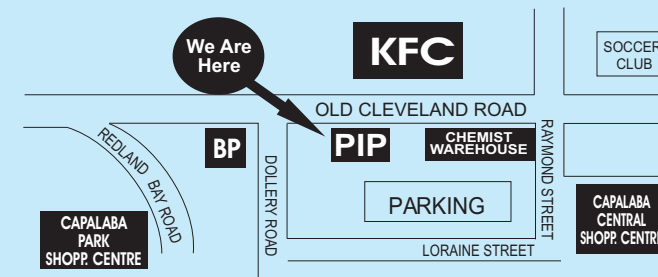

Ph 3245 1449

Fax 3245 1416

91 Old Cleveland Rd, Capalaba

Mob: 0407 750 905 - 0438 750 900

Email: perfectimageprint@bigpond.com

www.perfectimageprinting.com.au

BUSINESS CARDS - Printed both Offset & Digital

**FULL COLOUR 1/S
GLOSS CELLO 1/S**
500\$135.00
1000\$165.00